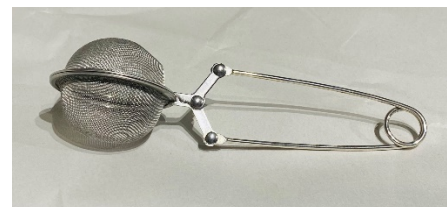

Stainless Steel Tea Strainer - $5

Training aid.

Order at: <https://www.showmanager.com.au/activity/230>

*4 Odour Combination is for use as a Training Aid only. It is a combination of Birch, Anise, Clove Bud and Cypress of the specified strength. This is not a competition scent.